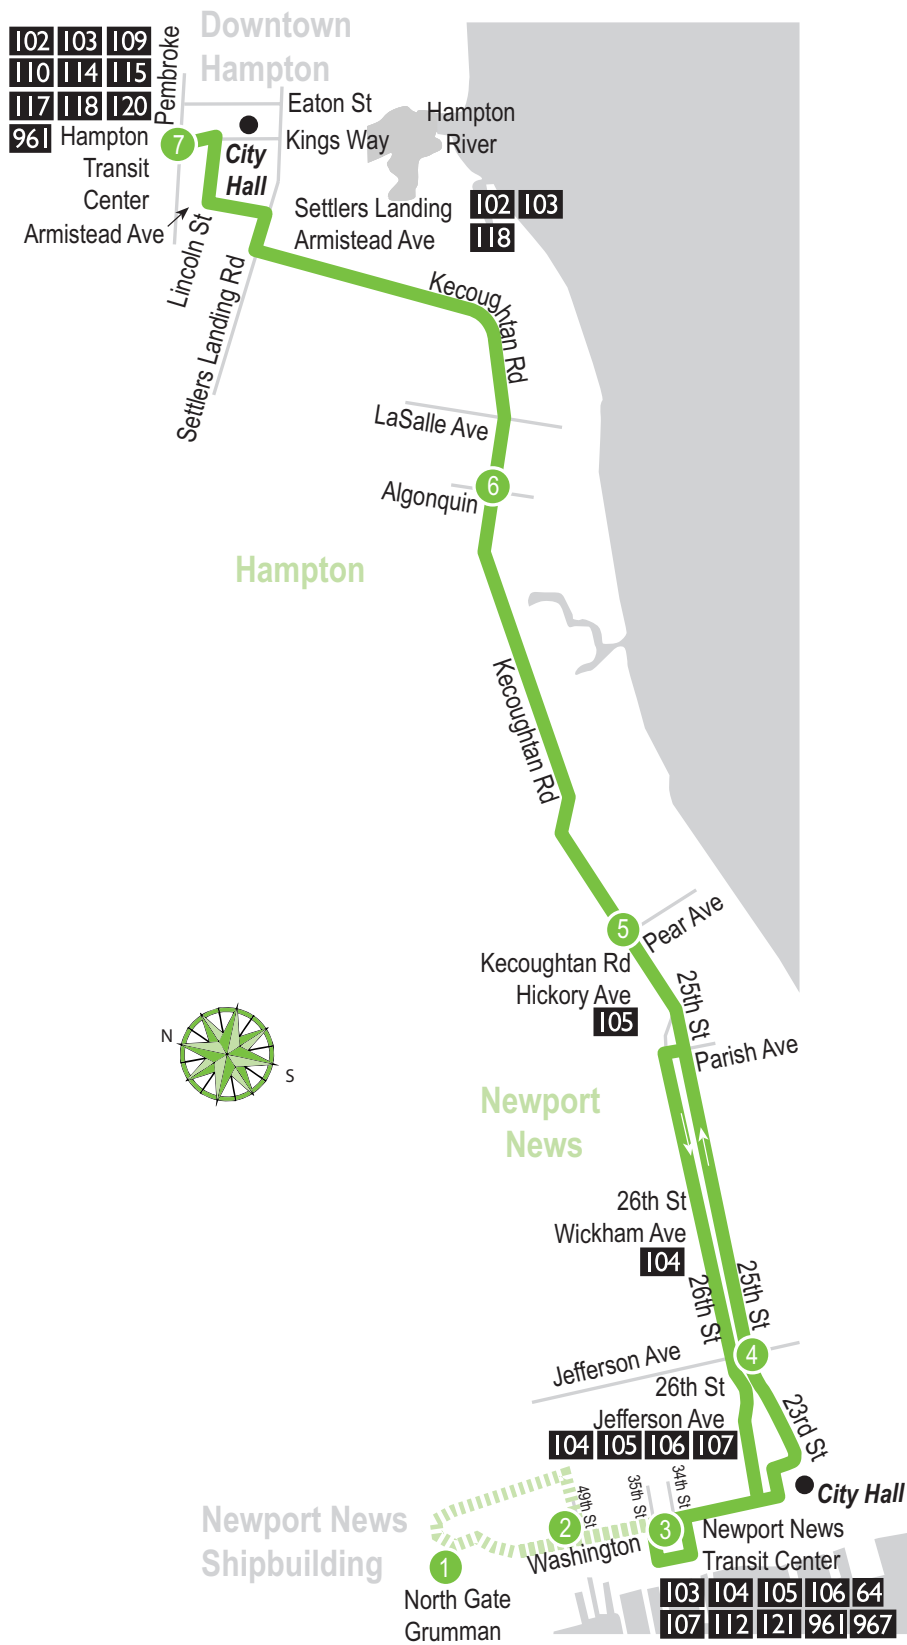

ROUTE 101 Downtown Newport News / Downtown Hampton

Effective July 11, 2010

LEGEND

- Daily Route
- Streets
- Time Point
- Connecting Bus Routes
- Shipyards Trips

MONDAY-SATURDAY: From Hampton to Newport News Transit Center

SUNDAY: From Newport News Transit Center to Hampton Transit Center

| 7 | 6 | 5 | 4 | 3 |
|------------------------|----------------------|---------------------|---------------------------|-----------------------------|
| Hampton Transit Center | Algonquin Kecoughtan | Pear Ave Kecoughtan | 25th Street Jefferson Ave | Newport News Transit Center |
| 5:45 | 5:54 | 5:59 | 6:06 | 6:10 |
| 6:45 | 6:54 | 6:59 | 7:06 | 7:10 |
| 7:45 | 7:54 | 7:59 | 8:07 | 8:11 |
| 8:45 | 8:55 | 8:59 | 9:07 | 9:11 |
| 9:45 | 9:55 | 9:59 | 10:07 | 10:11 |
| 10:45 | 10:55 | 10:59 | 11:07 | 11:11 |
| 11:45 | 11:55 | 11:59 | 12:06 | 12:10 |
| 12:45 | 12:55 | 1:00 | 1:07 | 1:11 |
| 1:45 | 1:55 | 2:00 | 2:07 | 2:11 |
| 2:45 | 2:55 | 3:00 | 3:07 | 3:11 |
| 3:45 | 3:55 | 4:00 | 4:07 | 4:11 |
| 4:45 | 4:55 | 5:00 | 5:07 | 5:11 |
| 5:45 | 5:55 | 6:00 | 6:07 | 6:11 |
| 6:45 | 6:54 | 6:59 | 7:06 | 7:10 |