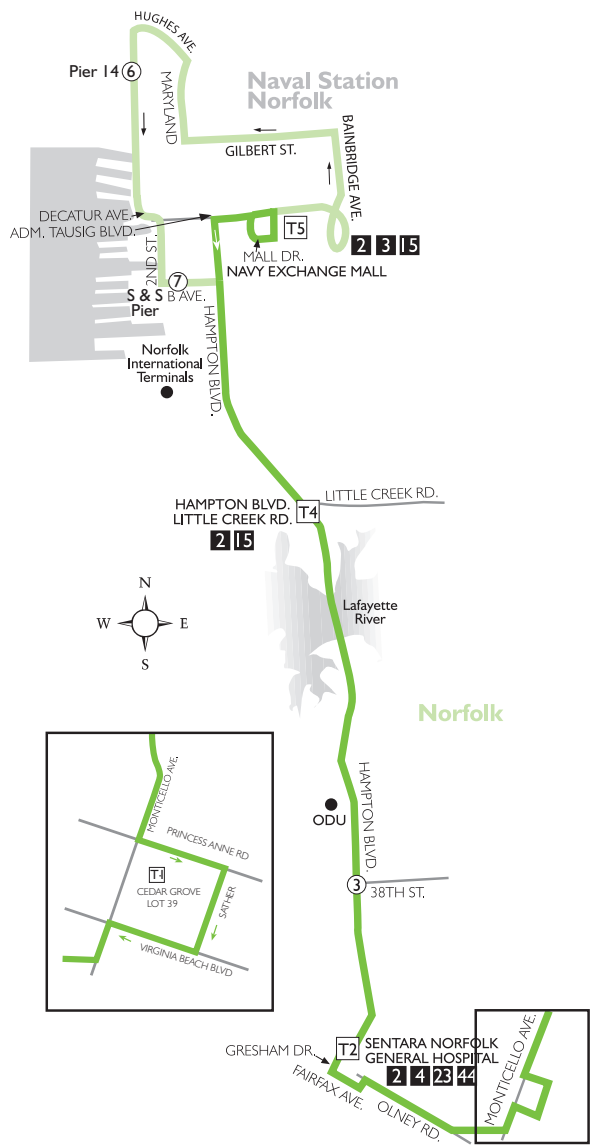

These times are in the PM * service continues

SATURDAY

From Cedar Grove to Naval Station Norfolk

	Cedar Grove	Sentara Norfolk General Hospital	Hampton Blvd 38th St.	Hampton Blvd Little Creek Rd.	Navy Exchange Mall
	1	T2	3	T4	T5
5:03	5:12	5:19	5:26	5:34	
5:33	5:42	5:49	5:56	6:04	
6:00	6:09	6:16	6:23	6:31	
6:33	6:42	6:49	6:56	7:04	
7:03	7:12	7:19	7:26	7:34	
7:33	7:42	7:49	7:56	8:04	
8:03	8:12	8:19	8:26	8:34	
8:33	8:42	8:49	8:56	9:04	
9:03	9:12	9:20	9:27	9:35	
9:36	9:45	9:53	10:00	10:08	
10:06	10:15	10:23	10:30	10:38	
10:36	10:45	10:53	11:00	11:08	
11:06	11:15	11:23	11:30	11:38	
11:36	11:45	11:53	12:00	12:08	
12:06	12:15	12:23	12:30	12:38	
12:36	12:45	12:53	1:00	1:08	
1:06	1:15	1:23	1:30	1:38	
1:36	1:45	1:53	2:00	2:08	
2:06	2:15	2:23	2:30	2:38	
2:36	2:45	2:53	3:00	3:08	
3:08	3:17	3:25	3:32	3:40	
3:41	3:50	3:58	4:05	4:13	
4:12	4:21	4:29	4:36	4:44	
4:55	5:04	5:12	5:19	5:27	
5:38	5:47	5:55	6:02	6:10	
6:22	6:31	6:39	6:46	6:54	
7:06	7:15	7:23	7:30	7:38	
7:51	8:00	8:07	8:14	8:22	
8:36	8:45	8:52	8:59	9:07	
9:18	9:27	9:34	9:41	9:49	
10:03	10:12	10:19	10:26	10:34	
10:48	10:57	11:04	11:11	11:19	
11:33	11:42	11:49	11:56	12:04	
12:18	12:27	12:34	12:41	12:49	

These times are in the PM

MAP LEGEND

- Daily Route
- Streets
- After 9PM weekday All day Sat & Sun.
- **1** Time Point
  Use these in conjunction with corresponding time points on timetables to determine when the bus arrives at this point on route.
- **T1** Time Point & Transfer Point Combined
- **4** Connecting Bus Route

TRANSFER LOCATIONS: ROUTE 2

At these junctures Route 2 connects with other routes.

- **T1** CEDAR GROVE
  Routes 1, 2, 3, 4, 6, 8, 9, 11, 13, 18, 20, 23, 45, 310, 960, 961, 962
- **T2** SENTARA NORFOLK GENERAL HOSPITAL
  Routes 4, 23, 44
- **T4** HAMPTON BOULEVARD LITTLE CREEK ROAD
  Routes 15
- **T5** NAVY EXCHANGE MALL
  Routes 2, 3, 15