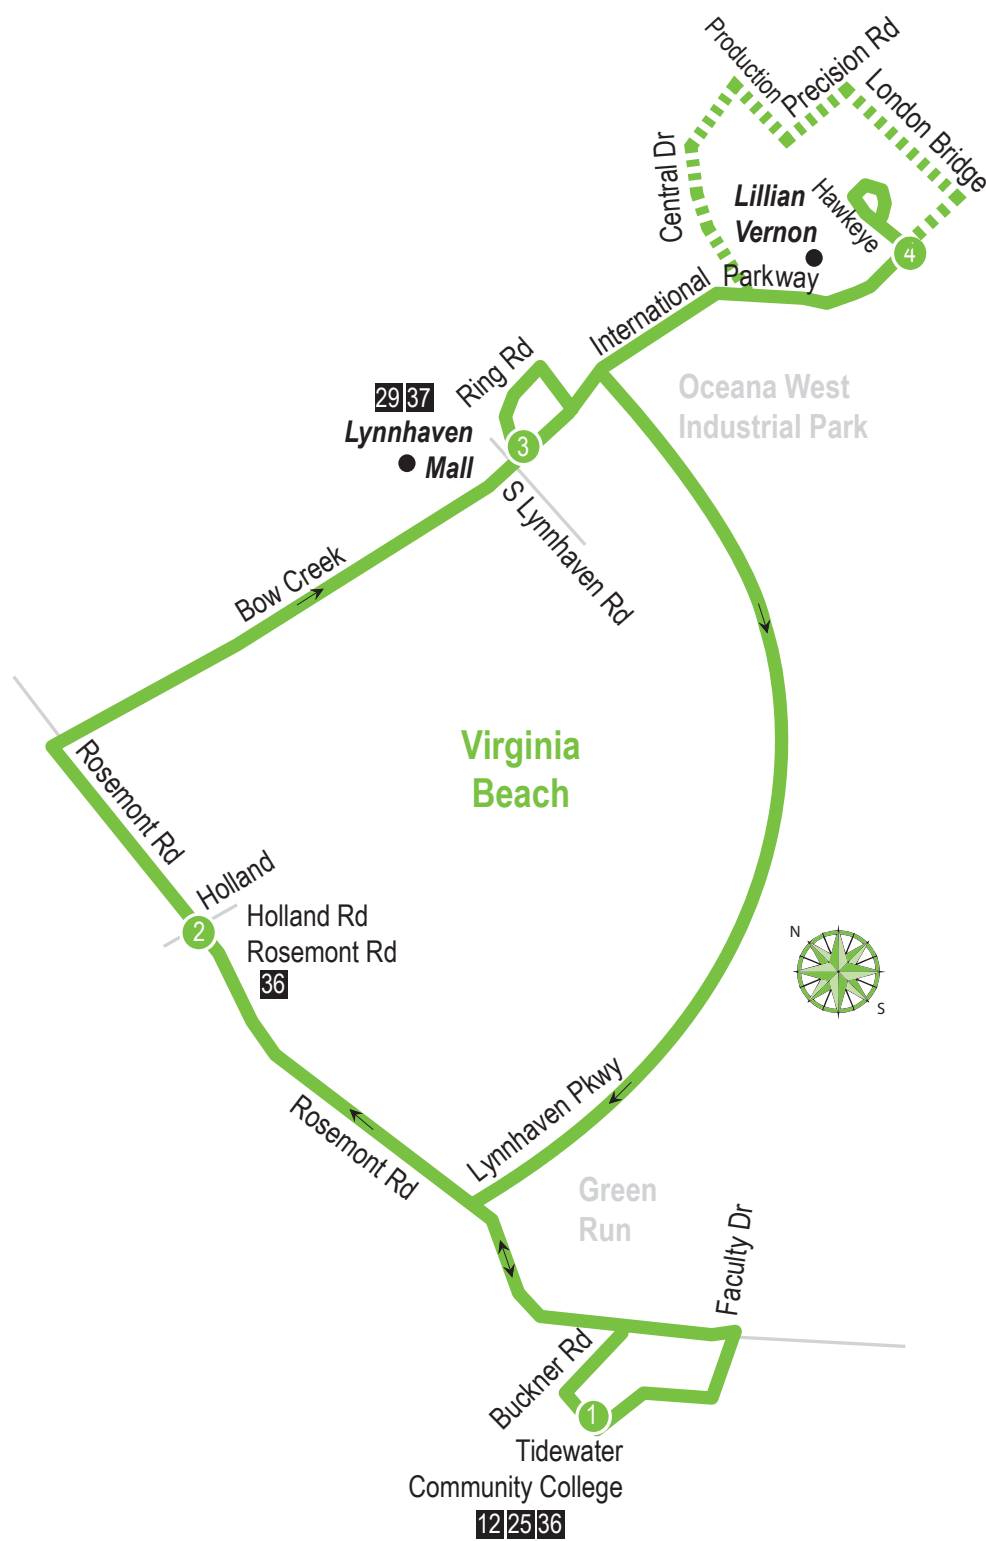

ROUTE 26 International Pkwy / Virginia Beach

Effective July 11, 2010

LEGEND

- Weekday & Saturday
- Infrequent Service
- Streets
- 1 Time Point
- 1 Connecting Bus Routes

MONDAY-FRIDAYS: From TCC, Virginia Beach Campus to Hawkeye

MONDAY-FRIDAYS: From Hawkeye to TCC, Virginia Beach Campus

1 Tidewater Community College	2 Rosemont Rd Holland Rd	3 Lynnhaven Mall	4 Hawkeye International Pkwy	5 Percision Rd London Bridge Rd	4 Hawkeye International Pkwy	3 Lynnhaven Mall	1 Tidewater Community College
—	—	—	—	—	6:03	6:09	6:24
6:48	6:56	7:04	—	7:11w	—	7:30	7:45
7:48	7:56	8:07	8:13	—	8:23	8:29	8:45
8:48	8:56	9:07	9:13	—	9:23	9:29	9:45
9:48	9:56	10:07	10:13	—	10:22	10:28	10:45
10:48	10:56	11:07	11:13	—	11:22	11:28	11:45
11:48	11:56	12:07	12:13	—	12:22	12:28	12:45
12:48	12:56	1:08	1:14	—	1:22	1:28	1:45
1:48	1:56	2:08	2:14	—	2:20	2:26	2:45
2:48	2:56	3:10	3:16	—	3:20	3:26	3:45
3:48	3:57	4:07	—	4:15w	—	4:26	4:45
4:48	4:57	5:12	5:18	—	5:20	5:26	5:45
5:48	5:57	6:09	6:15	—	6:23	6:29	6:45
6:48	6:56	7:08	7:14	—	—	—	—

W = Service to Oceana West Industrial Park

SATURDAYS: From TCC, Virginia Beach Campus to Hawkeye

SATURDAYS: From Hawkeye to TCC, Virginia Beach Campus

1 Tidewater Community College	2 Rosemont Rd Holland Rd	3 Lynnhaven Mall	4 Hawkeye International Pkwy	4 Hawkeye International Pkwy	3 Lynnhaven Mall	1 Tidewater Community College
6:48	6:56	7:07	7:13	6:03	6:09	6:24
7:48	7:56	8:07	8:13	7:24	7:30	7:45
8:48	8:56	9:07	9:13	8:23	8:29	8:45
9:48	9:56	10:07	10:13	9:23	9:29	9:45
10:48	10:56	11:07	11:13	10:22	10:28	10:45
11:48	11:56	12:07	12:13	11:22	11:28	11:45
12:48	12:56	1:08	1:14	12:22	12:28	12:45
1:48	1:56	2:08	2:14	1:22	1:28	1:45
2:48	2:56	3:10	3:16	2:20	2:26	2:45
3:48	3:57	4:12	4:18	3:20	3:26	3:45
4:48	4:57	5:12	5:18	4:20	4:26	4:45
5:48	5:57	6:09	6:15	5:20	5:26	5:45
6:48	6:56	7:08	7:14	6:23	6:29	6:45