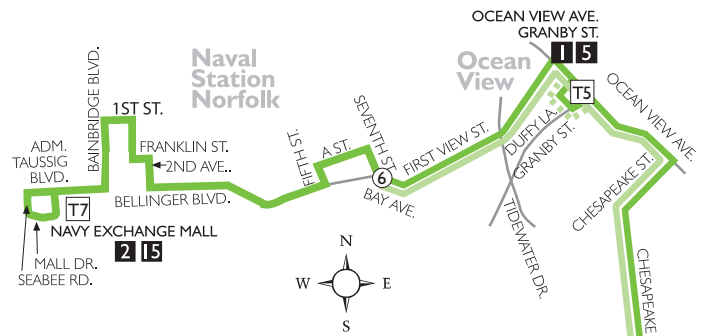

ROUTE 3

BUS SCHEDULE

CEDAR GROVE / NAVAL STATION NORFOLK ROUTE - Wheelchair Lift-Equipped

Bike Rack Equipped

Cedar Grove
Monticello Avenue
Princess Anne Road.

Lafayette
Monticello Avenue
Chesapeake Blvd.

Chesapeake Blvd.
Lafayette Blvd.
Ocean View Avenue

Ocean View
Chesapeake Street
First View Street

Naval Station Norfolk
Navy Exchange Mall
Gate 4

CEDAR GROVE / NAVAL STATION ROUTE

EFFECTIVE OCTOBER 6, 2008

WEEKDAYS & SATURDAYS

From Naval Station Norfolk to Cedar Grove

Naval Station Norfolk	Gate 4 N/A/S	Ocean View Granby St.	Little Creek Rd. Evelyn T. Butts Ave.	Chesapeake Blvd. Norview Ave.	Monticello Blvd. 18th St.	Cedar Grove
T7	⑥	T5	T4	③	②	①
		5:00	5:15	5:29	5:45	5:47
		5:30	5:45	5:59	6:15	6:17
		6:00	6:15	6:29	6:45	6:47
6:35	6:54	6:30	6:45	6:59	7:15	7:17
		7:00	7:15	7:29	7:45	7:47
		7:30	7:45	7:59	8:15	8:17
7:35	7:54	8:00	8:15	8:29	8:45	8:47
		8:30	8:45	8:59	9:15	9:17
8:35	8:54	9:00	9:15	9:29	9:45	9:47
		9:30	9:45	9:59	10:15	10:17
9:35	9:54	10:00	10:15	10:29	10:45	10:47
		10:30	10:45	10:59	11:15	11:17
10:35	10:54	11:00	11:15	11:29	11:45	11:47
		11:30	11:45	11:59	12:15	12:17
11:35	11:54	12:00	12:15	12:29	12:45	12:47
12:35	12:54	1:00	1:15	1:29	1:45	1:47
		1:30	1:45	1:59	2:15	2:17
1:35	1:54	2:00	2:15	2:29	2:45	2:47
		2:30	2:45	2:59	3:15	3:17
2:35	2:54	3:00	3:15	3:29	3:45	3:47
		3:30	3:45	3:59	4:15	4:17
3:35	3:54	4:00	4:15	4:29	4:45	4:47
		4:30	4:45	4:59	5:15	5:17
4:05*	4:24*	4:30*	To	Amphib. Base		
4:35	4:54	5:00	5:15	5:29	5:45	5:47
		5:30	5:45	5:59	6:15	6:17
5:05*	5:24*	5:30*	To	Amphib. Base		
5:35	5:54	6:00	6:15	6:29	6:45	6:47
		6:30	6:45	6:59	7:15	7:17
6:35	6:54	7:00	7:15	7:29	**	7:44
	7:54	8:00	8:15	8:29	**	8:44
	8:54	9:00	9:15	9:29	**	9:44
	9:54	10:00	10:15	10:29	**	10:44
	10:54	11:00	11:15	11:29	**	11:44
	11:54	12:00	12:15	12:29	**	12:44

These times are in the PM * Does not operate Saturday ** service continues

WEEKDAYS & SATURDAYS

From Cedar Grove to Naval Station Norfolk

Cedar Grove	Monticello Blvd. 18th St.	Chesapeake Blvd. Norview Ave.	Little Creek Rd. Evelyn T. Butts Ave.	Ocean View Granby St.	Gate 4 N/A/S	Naval Station Norfolk
①	②	③	T4	T5	⑥	T7
5:10	5:13	5:31	5:43	5:58	6:05	6:25
5:40	5:43	6:01	6:13	6:28	6:35	6:55
*From Amphib. Base				6:48*	6:55*	7:15*
6:10	6:13	6:31	6:43	6:58	7:05	7:25
6:40	6:43	7:01	7:13	7:28	7:35	7:55
*From Amphib. Base				7:48*	7:55*	8:15*
7:10	7:13	7:31	7:43	7:58	8:05	8:25
7:40	7:43	8:01	8:13	8:28	8:35	8:55
8:10	8:13	8:31	8:43	8:58	9:05	9:25
8:40	8:43	9:01	9:13	9:28	9:35	9:55
9:10	9:13	9:31	9:43	9:58	10:05	10:25
9:40	9:43	10:01	10:13	10:28		
10:10	10:13	10:31	10:43	10:58	11:05	11:25
10:40	10:43	11:01	11:13	11:28		
11:10	11:13	11:31	11:43	11:58	12:05	12:25
11:40	11:43	12:01	12:13	12:28		
12:10	12:13	12:31	12:43	12:58	1:05	1:25
12:40	12:43	1:01	1:13	1:28		
1:10	1:13	1:31	1:43	1:58	2:05	2:25
1:40	1:43	2:01	2:13	2:28		
2:10	2:13	2:31	2:43	2:58	3:05	3:25
2:40	2:43	3:01	3:13	3:28		
3:10	3:13	3:31	3:43	3:58	4:05	4:25
3:40	3:43	4:01	4:13	4:28		
4:10	4:13	4:31	4:43	4:58	5:05	5:25
4:40	4:43	5:01	5:13	5:28		
5:10	5:13	5:31	5:43	5:58	6:05	6:25
5:40	5:43	6:01	6:13	6:28		
6:10	6:13	6:31	6:43	6:58	7:05	7:25
6:40	6:43	7:01	7:13	7:28	7:35	
7:46	**	8:04	8:15	8:28	8:35	
8:46	**	9:04	9:15	9:28	9:35	
9:46	**	10:04	10:15	10:28	10:35	
10:46	**	11:04	11:15	11:28	11:35	
11:46	**	12:04	12:15	12:28	12:35	
12:46	**	1:04	1:15	1:28	1:35	

These times are in the PM * Does not operate Saturday ** service continues

SUNDAY

From Gate 4-NAS to Cedar Grove