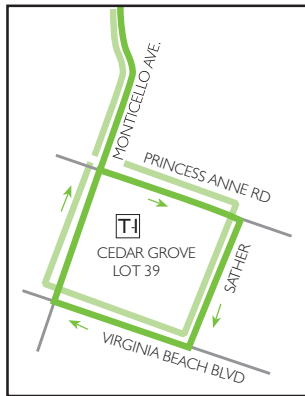

ROUTE 3

BUS SCHEDULE

CEDAR GROVE / NAVAL STATION NORFOLK ROUTE - Wheelchair Lift-Equipped

Bike Rack Equipped

Cedar Grove
Monticello Avenue
Princess Anne Road.

Lafayette
Monticello Avenue
Chesapeake Blvd.

Chesapeake Blvd.
Lafayette Blvd.
Ocean View Avenue

Ocean View
Chesapeake Street
First View Street

Naval Station Norfolk
Navy Exchange Mall
Gate 4

CEDAR GROVE / NAVAL STATION ROUTE

EFFECTIVE OCTOBER 6, 2008

WEEKDAYS & SATURDAYS

From Naval Station Norfolk to Cedar Grove

Naval Station Norfolk	Gate 4 N/A/S	Ocean View Granby St.	Little Creek Rd. Evelyn T. Butts Ave.	Chesapeake Blvd. Norview Ave.	Monticello Blvd. 18th St.	Cedar Grove
T7	⑥	T5	T4	③	②	①
		5:00	5:15	5:29	5:45	5:47
		5:30	5:45	5:59	6:15	6:17
		6:00	6:15	6:29	6:45	6:47
6:35	6:54	6:30	6:45	6:59	7:15	7:17
		7:00	7:15	7:29	7:45	7:47
		7:30	7:45	7:59	8:15	8:17
7:35	7:54	8:00	8:15	8:29	8:45	8:47
		8:30	8:45	8:59	9:15	9:17
8:35	8:54	9:00	9:15	9:29	9:45	9:47
		9:30	9:45	9:59	10:15	10:17
9:35	9:54	10:00	10:15	10:29	10:45	10:47
		10:30	10:45	10:59	11:15	11:17
10:35	10:54	11:00	11:15	11:29	11:45	11:47
		11:30	11:45	11:59	12:15	12:17
11:35	11:54	12:00	12:15	12:29	12:45	12:47
12:35	12:54	1:00	1:15	1:29	1:45	1:47
		1:30	1:45	1:59	2:15	2:17
1:35	1:54	2:00	2:15	2:29	2:45	2:47
		2:30	2:45	2:59	3:15	3:17
2:35	2:54	3:00	3:15	3:29	3:45	3:47
		3:30	3:45	3:59	4:15	4:17
3:35	3:54	4:00	4:15	4:29	4:45	4:47
		4:30	4:45	4:59	5:15	5:17
4:05*	4:24*	4:30*	To	Amphib. Base		
4:35	4:54	5:00	5:15	5:29	5:45	5:47
		5:30	5:45	5:59	6:15	6:17
5:05*	5:24*	5:30*	To	Amphib. Base		
5:35	5:54	6:00	6:15	6:29	6:45	6:47
		6:30	6:45	6:59	7:15	7:17
6:35	6:54	7:00	7:15	7:29	**	7:44
	7:54	8:00	8:15	8:29	**	8:44
	8:54	9:00	9:15	9:29	**	9:44
	9:54	10:00	10:15	10:29	**	10:44
	10:54	11:00	11:15	11:29	**	11:44
	11:54	12:00	12:15	12:29	**	12:44

These times are in the PM * Does not operate Saturday ** service continues

WEEKDAYS & SATURDAYS

From Cedar Grove to Naval Station Norfolk

Cedar Grove	Monticello Blvd. 18th St.	Chesapeake Blvd. Norview Ave.	Little Creek Rd. Evelyn T. Butts Ave.	Ocean View Granby St.	Gate 4 N/A/S	Naval Station Norfolk
①	②	③	T4	T5	⑥	T7
5:10	5:13	5:31	5:43	5:58	6:05	6:25
5:40	5:43	6:01	6:13	6:28	6:35	6:55
*From Amphib. Base				6:48*	6:55*	7:15*
6:10	6:13	6:31	6:43	6:58	7:05	7:25
6:40	6:43	7:01	7:13	7:28	7:35	7:55
*From Amphib. Base				7:48*	7:55*	8:15*
7:10	7:13	7:31	7:43	7:58	8:05	8:25
7:40	7:43	8:01	8:13	8:28	8:35	8:55
8:10	8:13	8:31	8:43	8:58	9:05	9:25
8:40	8:43	9:01	9:13	9:28	9:35	9:55
9:10	9:13	9:31	9:43	9:58	10:05	10:25
9:40	9:43	10:01	10:13	10:28		
10:10	10:13	10:31	10:43	10:58	11:05	11:25
10:40	10:43	11:01	11:13	11:28		
11:10	11:13	11:31	11:43	11:58	12:05	12:25
11:40	11:43	12:01	12:13	12:28		
12:10	12:13	12:31	12:43	12:58	1:05	1:25
12:40	12:43	1:01	1:13	1:28		
1:10	1:13	1:31	1:43	1:58	2:05	2:25
1:40	1:43	2:01	2:13	2:28		
2:10	2:13	2:31	2:43	2:58	3:05	3:25
2:40	2:43	3:01	3:13	3:28		
3:10	3:13	3:31	3:43	3:58	4:05	4:25
3:40	3:43	4:01	4:13	4:28		
4:10	4:13	4:31	4:43	4:58	5:05	5:25
4:40	4:43	5:01	5:13	5:28		
5:10	5:13	5:31	5:43	5:58	6:05	6:25
5:40	5:43	6:01	6:13	6:28		
6:10	6:13	6:31	6:43	6:58	7:05	7:25
6:40	6:43	7:01	7:13	7:28	7:35	
7:46	**	8:04	8:15	8:28	8:35	
8:46	**	9:04	9:15	9:28	9:35	
9:46	**	10:04	10:15	10:28	10:35	
10:46	**	11:04	11:15	11:28	11:35	
11:46	**	12:04	12:15	12:28	12:35	
12:46	**	1:04	1:15	1:28	1:35	

These times are in the PM * Does not operate Saturday ** service continues

SUNDAY

From Gate 4-NAS to Cedar Grove