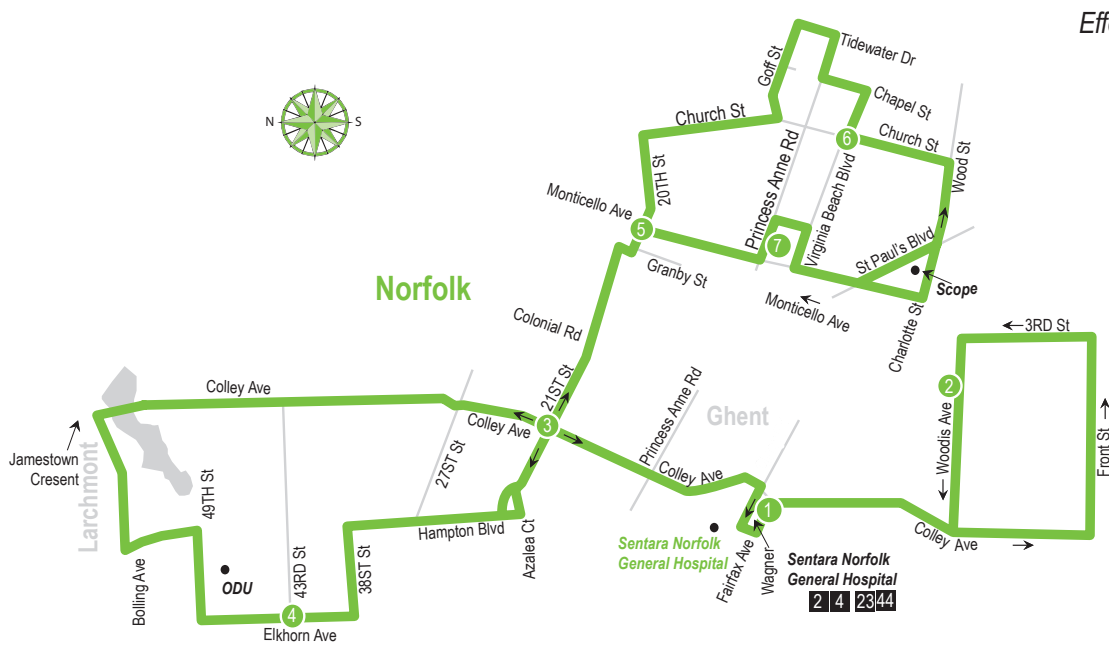

ROUTE 4 Norfolk General Hospital / ODU / Cedar Grove

Effective October 18, 2009

LEGEND

- Daily Route
- Streets
- Time Point
- Connecting Bus Routes

MONDAY-SATURDAY: From Norfolk General Hospital to Cedar Grove

	1 Sentara Norfolk General Hospital	2 Woodis Ave 3RD St	3 Colley Ave 21ST St	4 43RD St Elkhorn Ave	3 Colley Ave 21ST St	5 20TH St Monticello Ave	6 Church St Va Beach Blvd	7 Cedar Grove
A.M.	—	—	—	4:48	4:56	5:01	5:11	5:20
	—	—	—	5:48	5:56	6:01	6:11	6:20
	6:35	6:39	6:46	6:57	7:05	7:10	7:20	7:29
	7:35	7:39	7:46	7:57	8:05	8:10	8:20	8:29
	8:35	8:39	8:46	8:57	9:05	9:10	9:20	9:29
	9:35	9:39	9:46	9:57	10:05	10:10	10:20	10:29
	10:35	10:39	10:46	10:57	11:05	11:10	11:20	11:29
	11:35	11:39	11:46	11:57	12:05	12:10	12:20	12:29
P.M.	12:35	2:39	12:46	12:57	1:05	1:10	1:20	1:29
	1:35	1:39	1:46	1:57	2:05	2:10	2:20	2:29
	2:35	2:39	2:46	2:58	3:07	3:12	3:22	3:31
	3:35	3:39	3:46	3:58	4:07	4:12	4:22	4:31
	4:35	4:39	4:46	4:58	5:07	5:12	5:22	5:31
	5:35	5:39	5:46	5:58	6:06	6:11	6:19	6:28
	6:35	6:39	6:46	6:57	7:05	7:10	7:18	7:27
	—	—	—	7:06	7:14	7:19	—	—

MONDAY-SATURDAY: From Cedar Grove to Norfolk General Hospital

	7 Cedar Grove	6 Church St Va Beach Blvd	5 20TH St Monticello Ave	3 Colley Ave 21ST St	4 43RD St Elkhorn Ave	3 Colley Ave 21ST St	1 Sentara Norfolk General Hospital
A.M.	5:34	5:43	5:53	5:58	6:10	6:22	6:32
	6:34	6:43	6:53	6:58	7:10	7:22	7:32
	7:34	7:43	7:53	7:58	8:10	8:22	8:32
	8:34	8:43	8:53	8:58	9:08	9:18	9:28
	9:34	9:43	9:53	9:58	10:08	10:18	10:28
	10:34	10:43	10:53	10:58	11:08	11:18	11:28
	11:34	11:43	11:53	11:58	12:08	12:18	12:28
P.M.	12:34	12:43	12:53	12:58	1:08	1:18	1:28
	1:34	1:43	1:53	1:58	2:09	2:20	2:30
	2:34	2:43	2:53	2:58	3:09	3:20	3:30
	3:34	3:43	3:53	3:58	4:09	4:20	4:30
	4:34	4:43	4:53	4:58	5:09	5:20	5:30
	5:34	5:43	5:53	5:58	6:06	6:16	6:26
	6:34	6:43	6:53	6:58	7:05	—	—
	7:32	7:41	7:51	7:56	8:03	—	—

SUNDAY: From Norfolk General Hospital to Cedar Grove

	1 Sentara Norfolk General Hospital	2 Woodis Ave 3RD St	3 Colley Ave 21ST St	4 43RD St Elkhorn Ave	3 Colley Ave 21ST St	5 20TH St Monticello Ave	6 Church St Va Beach Blvd	7 Cedar Grove
A.M.	—	—	—	7:48	7:56	8:01	8:11	8:20
	8:33	8:37	8:44	8:55	9:03	9:08	9:18	9:27
	9:33	9:37	9:44	9:55	10:03	10:08	10:18	10:27
	10:33	10:37	10:44	10:55	11:03	11:08	11:18	11:27
	11:33	11:37	11:44	11:55	12:03	12:08	12:18	12:27
P.M.	12:33	12:37	12:44	12:55	1:03	1:08	1:18	1:27
	1:33	1:37	1:44	1:55	2:03	2:08	2:18	2:27
	2:33	2:37	2:44	2:56	3:05	3:10	3:20	3:29
	3:33	3:37	3:44	3:56	4:05	4:10	4:20	4:29
	4:33	4:37	4:44	4:56	5:05	5:10	5:20	5:29
	5:33	5:37	5:44	5:56	6:04	6:09	6:17	6:26

SUNDAY: From Cedar Grove to Norfolk General Hospital

	7 Cedar Grove	6 Church St Va Beach Blvd	5 20TH St Monticello Ave	3 Colley Ave 21ST St	4 43RD St Elkhorn Ave	3 Colley Ave 21ST St	1 Sentara Norfolk General Hospital
A.M.	7:32	7:41	7:51	7:56	8:08	8:20	8:30
	8:32	8:41	8:51	8:56	9:07	9:17	9:27
	9:32	9:41	9:51	9:56	10:06	10:16	10:26
	10:32	10:41	10:51	10:56	11:06	11:16	11:26
	11:32	11:41	11:51	11:56	12:06	12:16	12:26
P.M.	12:32	12:41	12:51	12:56	1:06	1:16	1:26
	1:32	1:41	1:51	1:56	2:07	2:18	2:28
	2:32	2:41	2:51	2:56	3:07	3:18	3:28
	3:32	3:41	3:51	3:56	4:07	4:18	4:28
	4:32	4:41	4:51	4:56	5:07	5:18	5:28
	5:32	5:41	5:51	5:56	6:07	6:14	6:24
	6:32	6:41	6:51	6:56	7:03	—	—