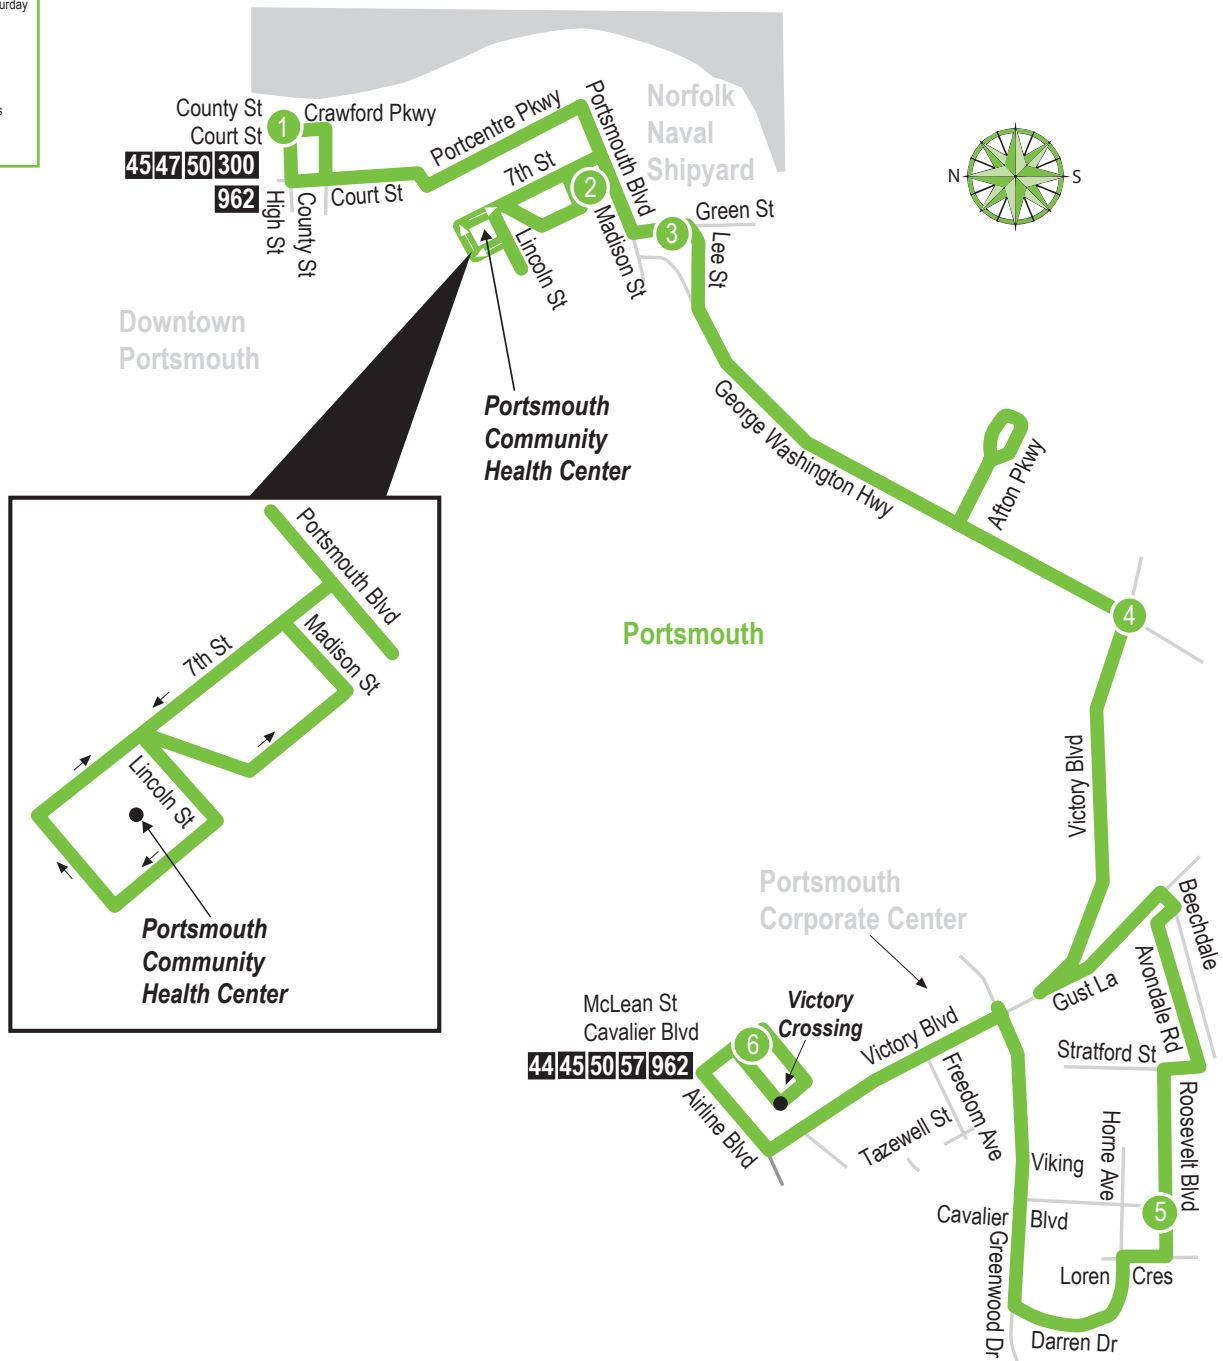

ROUTE 41 Downtown Portsmouth / Craddock

Effective July 11, 2010

LEGEND

- Weekday & Saturday
- Streets
- Time Point
- Connecting Bus Routes

WEEKDAYS:

From Downtown Portsmouth to McLean St & Cavalier Blvd

1	2	3	4	5	6
County St Court St	Madison Highrise	Gate 15 NRFK Naval Shyd	Geo Washington Hwy Victory Blvd	Cavalier Blvd Roosevelt Blvd	McLean St Cavalier Blvd
6:03	6:12	6:14	6:27	6:37	6:50
7:03	7:12	7:14	7:27	7:37	7:50
7:18	7:27	7:29	7:42	7:52	8:05
8:03	8:12	8:14	8:27	8:37	8:50
9:03	9:12	9:14	9:27	9:37	9:50
10:03	10:12	10:14	10:27	10:37	10:50
11:03	11:12	11:14	11:27	11:37	11:50
12:03	12:12	12:14	12:27	12:37	12:50
1:03	1:12	1:14	1:27	1:37	1:50
2:03	2:12	2:14	2:27	2:37	2:50
3:03	3:12	3:14	3:27	3:37	3:50
4:03	4:12	4:14	4:27	4:37	4:50
5:03	5:12	5:14	5:27	5:37	5:50
6:03	6:12	6:14	6:27	6:37	6:50

PM times in bold

WEEKDAYS:

From McLean St & Cavalier Blvd to Downtown Portsmouth

6	5	4	3	2	1
McLean St Cavalier Blvd	Cavalier Blvd Roosevelt Blvd	Geo Washington Hwy Victory Blvd	Gate 15 NRFK Naval Shyd	Madison Highrise	County St Court St
6:03	—	6:08	6:21	6:25	6:32
6:30	6:44	6:53	7:02	7:07	7:12
7:03	7:17	7:26	7:35	7:40	7:45
8:03	8:17	8:26	8:35	8:40	8:45
9:03	9:17	9:26	9:35	9:40	9:45
10:03	10:17	10:26	10:35	10:40	10:45
11:03	11:17	11:26	11:35	11:40	11:45
12:03	12:17	12:26	12:35	12:40	12:45
1:03	1:17	1:26	1:35	1:40	1:45
2:03	2:17	2:26	2:35	2:40	2:45
3:03	3:17	3:26	3:35	3:40	3:45
4:03	4:17	4:26	4:35	4:40	4:45
5:03	5:17	5:26	5:35	5:40	5:45
6:03	6:17	6:26	6:35	6:40	6:45

SATURDAYS:

From Downtown Portsmouth to McLean St & Cavalier Blvd

1	2	3	4	5	6
County St Court St	Madison Highrise	Gate 15 NRFK Naval Shyd	Geo Washington Hwy Victory Blvd	Cavalier Blvd Roosevelt Blvd	McLean St Cavalier Blvd
6:00	6:06	6:08	6:19	6:29	6:42
6:50	6:56	6:58	7:09	7:19	7:32
7:40	7:46	7:48	7:59	8:09	8:22
8:30	8:38	8:40	8:52	9:02	9:15
9:20	9:28	9:30	9:42	9:52	10:05
10:10	10:18	10:20	10:32	10:42	10:55
11:00	11:08	11:10	11:22	11:32	11:45
11:50	11:58	12:00	12:12	12:23	12:36
12:41	12:47	12:49	1:01	1:12	1:25
1:32	1:38	1:40	1:52	2:03	2:16
2:23	2:29	2:31	2:43	2:54	3:07
3:14	3:20	3:22	3:34	3:45	3:58
4:06	4:12	4:14	4:26	4:37	4:50
5:00	5:06	5:08	5:20	5:31	5:44
6:00	6:06	6:08	6:20	6:31	6:44

PM times in bold

SATURDAYS:

From McLean St & Cavalier Blvd to Downtown Portsmouth

6	5	4	3	2	1
McLean St Cavalier Blvd	Cavalier Blvd Roosevelt Blvd	Geo Washington Hwy Victory Blvd	Gate 15 NRFK Naval Shyd	Madison Highrise	County St Court St
5:52	5:59	6:09	6:20	6:24	6:30
6:48	6:55	7:05	7:16	7:20	7:26
7:38	7:45	7:55	8:06	8:10	8:17
8:28	8:36	8:47	8:58	9:02	9:09
9:18	9:26	9:37	9:48	9:52	9:59
10:08	10:16	10:27	10:38	10:42	10:49
10:58	11:06	11:17	11:28	11:32	11:39
11:48	11:56	12:08	12:20	12:25	12:33
12:39	12:47	12:59	1:11	1:16	1:24
1:30	1:38	1:50	2:02	2:07	2:15
2:21	2:29	2:41	2:53	2:58	3:06
3:12	3:20	3:32	3:44	3:49	3:57
4:04	4:12	4:24	4:36	4:41	4:49
4:58	5:06	5:18	5:30	5:35	5:43
6:00	6:08	6:20	6:32	6:37	6:45