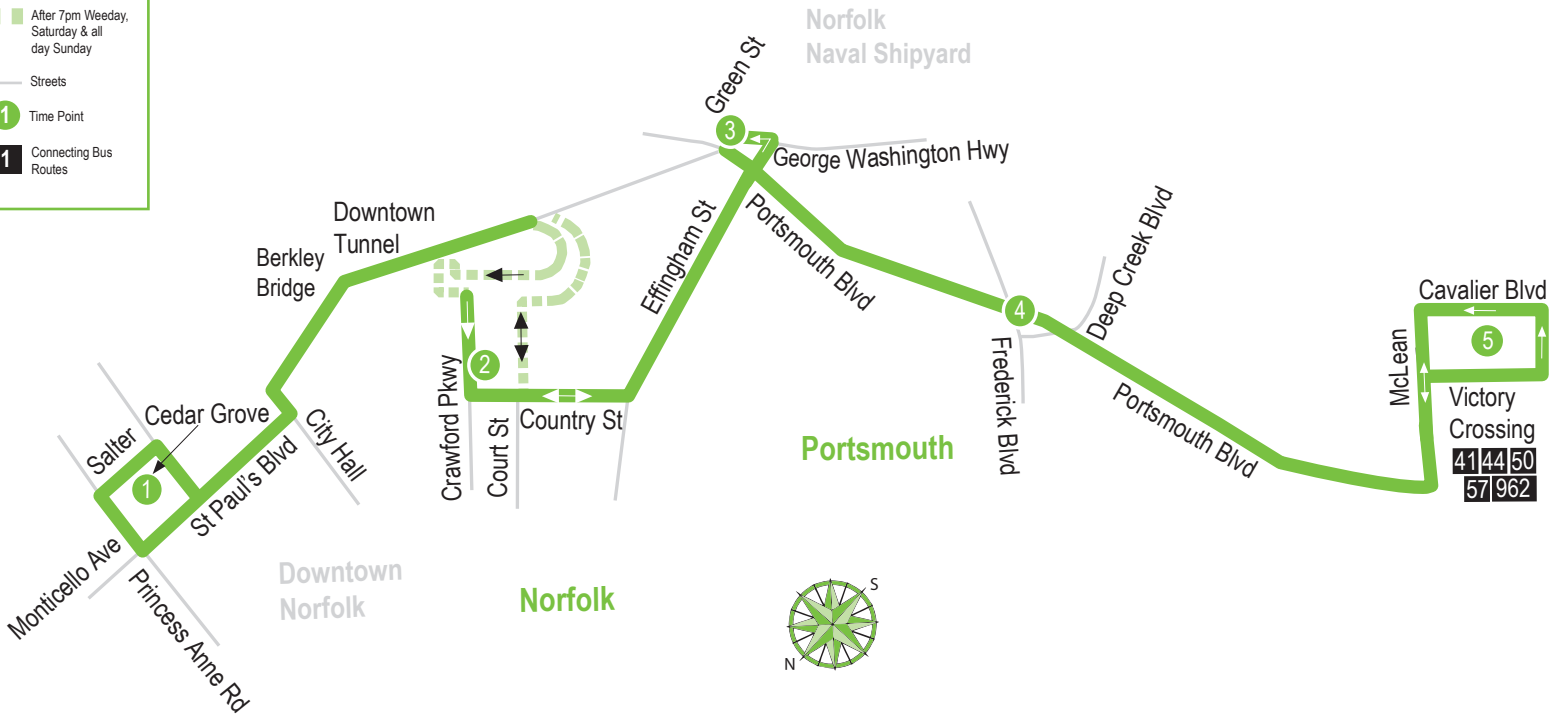

ROUTE 45 Cedar Grove / Portsmouth

Effective July 11, 2010

LEGEND

- Weekday & Saturday
- After 7pm Weekday, Saturday & all day Sunday
- Streets
- Time Point
- Connecting Bus Routes

WEEKDAYS: From Cedar Grove to Norfolk Naval Shipyard & Victory Crossing

1 Cedar Grove	2 County St Court St	3 Gate 15 / NRFK Naval Shipyard	5 Victory Crossing
5:12	5:33	5:44	5:57
5:42	6:03	6:14	6:27
6:12	6:33	6:44	6:57
6:42	7:03	7:16	7:30
7:10	7:33	7:46	8:00
7:40	8:03	8:16	8:30
8:10	8:33	8:46	9:00
8:40	9:03	9:16	9:30
9:10	9:33	9:46	10:00
9:40	10:03	10:16	10:30
10:10	10:33	10:46	11:00
10:40	11:03	11:17	11:31
11:10	11:33	11:47	12:01
11:40	12:03	12:17	12:31
12:10	12:33	12:47	1:01
12:40	1:03	1:17	1:31
1:10	1:33	1:47	2:01
1:40	2:03	2:17	2:31
2:10	2:33	2:47	3:01
2:40	3:03	3:13	3:28
3:10	3:33	3:43	3:58
3:40	4:03	4:13	4:28
4:10	4:33	4:43	4:58
4:40	5:03	5:13	5:28
5:10	5:33	5:43	5:58
5:40	6:03	6:13	6:28
6:10	6:33	6:43	6:58
6:40	7:03	7:13	7:28
7:12	—	7:30	7:42
7:45p	—	8:03	8:15
8:55p	—	9:13	9:25
10:05p	—	10:23	10:35
11:15p	—	11:33	11:45
12:20x	—	12:38x	12:50x

SUNDAYS: From Cedar Grove to Norfolk Naval Shipyard & Victory Crossing

1 Cedar Grove	3 Gate 15 / NRFK Naval Shipyard	4 Portsmouth Blvd Frederick Blvd	5 Victory Crossing
6:16	6:33	—	—
7:16	7:33	—	—
8:16	8:33	—	—
9:16	9:33	—	—
10:16	10:33	—	—
11:16	11:33	11:38	11:48
12:46	1:03	1:08	1:18
2:16	2:33	2:38	2:48
3:46	4:03	4:08	4:18
5:16	5:33	5:38	5:48
6:46	7:03	7:08	7:18
8:16	8:33	8:38	8:48
9:46	10:03	10:08	10:18

SUNDAYS: From Victory Crossing to Norfolk Naval Shipyard to Cedar Grove

5 Victory Crossing	4 Portsmouth Blvd Frederick Blvd	3 Gate 15 / NRFK Naval Shipyard	1 Cedar Grove
—	—	6:43	7:00
—	—	7:43	8:00
—	—	8:43	9:00
—	—	9:43	10:00
—	—	10:43	11:00
12:01	12:08	12:13	12:30
1:31	1:38	1:43	2:00
3:01	3:08	3:13	3:30
4:31	4:38	4:43	5:00
6:01	6:08	6:13	6:30
7:31	7:38	7:43	8:00
9:01	9:08	9:13	9:30
10:31	10:38	10:43	11:00