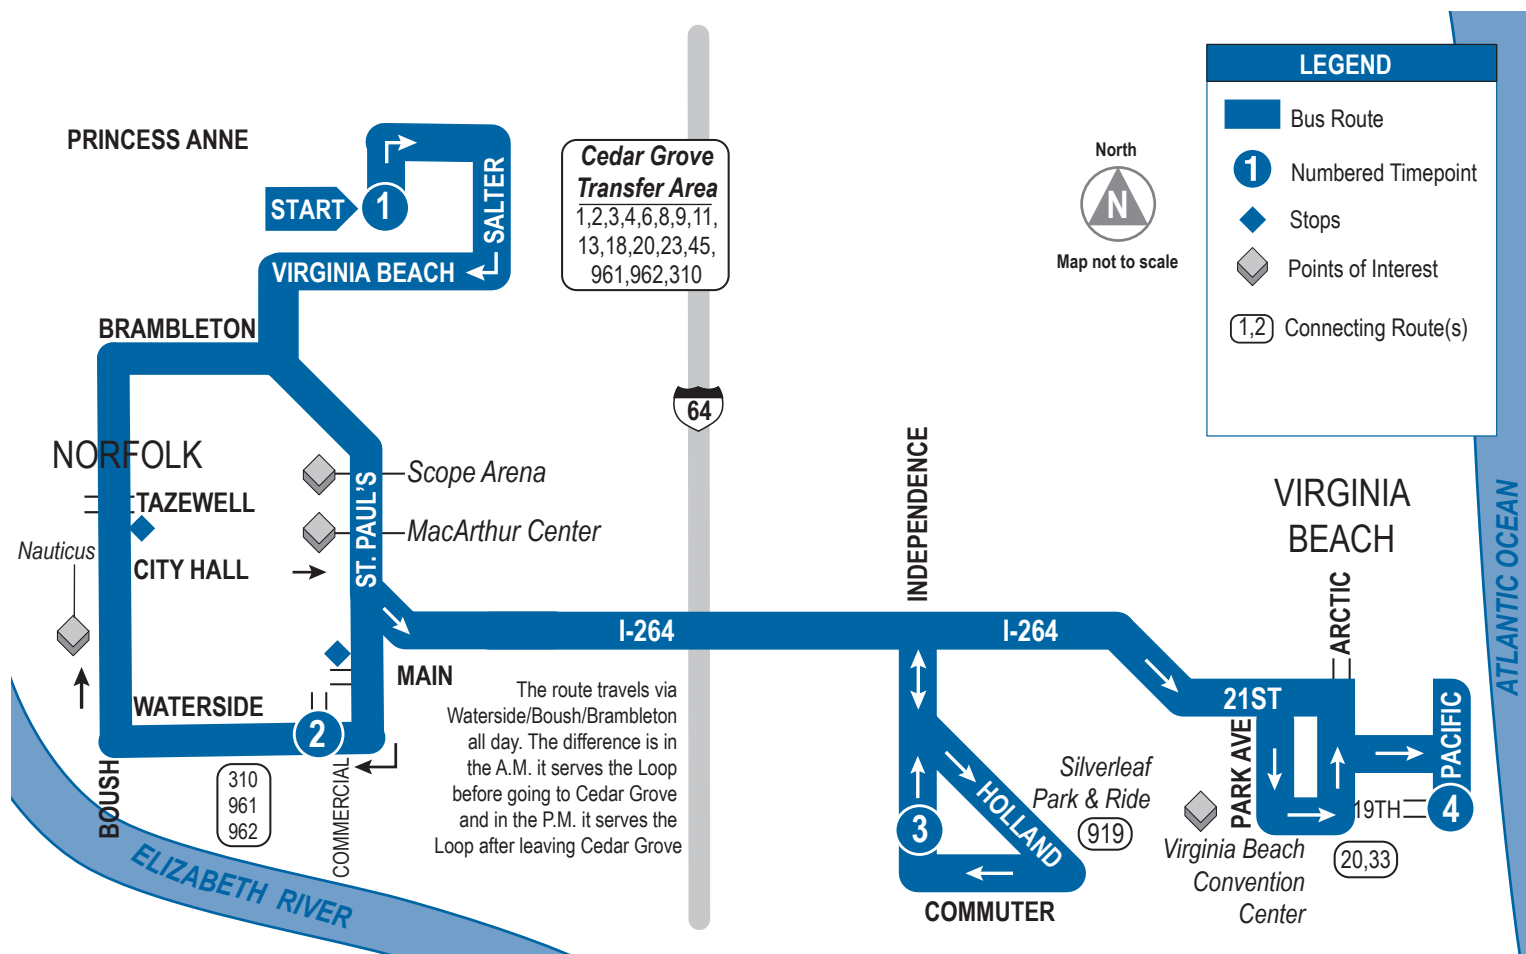

MAX ROUTE 960 Norfolk to Virginia Beach

FROM NORFOLK TO VIRGINIA BEACH (May-September)

- 1** Cedar Grove Transfer Area
- 2** Waterside Dr & Commercial Pl
- 3** Silverleaf Park & Ride
- 4** 19th St & Pacific Ave

Downtown stops include:
Boush St and Tazewell St
St. Paul's Blvd & Main St After 3 pm only

PM times in bold

- 1** Cedar Grove Transfer Area
- 2** Waterside Dr & Commercial Pl
- 3** Silverleaf Park & Ride
- 4** 19th St & Pacific Ave

MAX ROUTE 960 Virginia Beach to Norfolk

FROM VIRGINIA BEACH TO NORFOLK (May-September)

- 4** 19th St & Pacific Ave
- 3** Silverleaf Park & Ride
- 2** Waterside Dr & Commercial Pl
- 1** Cedar Grove Transfer Area

- 4** 19th St & Pacific Ave
- 3** Silverleaf Park & Ride
- 2** Waterside Dr & Commercial Pl
- 1** Cedar Grove Transfer Area

Sunday Service

8:00	8:17	8:37	8:45
9:00	9:16	9:34	9:42
10:00	10:16	10:34	10:42
11:00	11:16	11:34	11:42
12:00	12:16	12:34	12:42
1:00	1:16	1:34	1:42
2:00	2:16	2:34	2:42
3:00	3:17	—	3:38
4:00	4:17	—	4:38
5:00	5:17	—	5:38
6:00	6:17	—	6:38
7:00	7:17	—	7:38
8:00	8:17	—	8:38