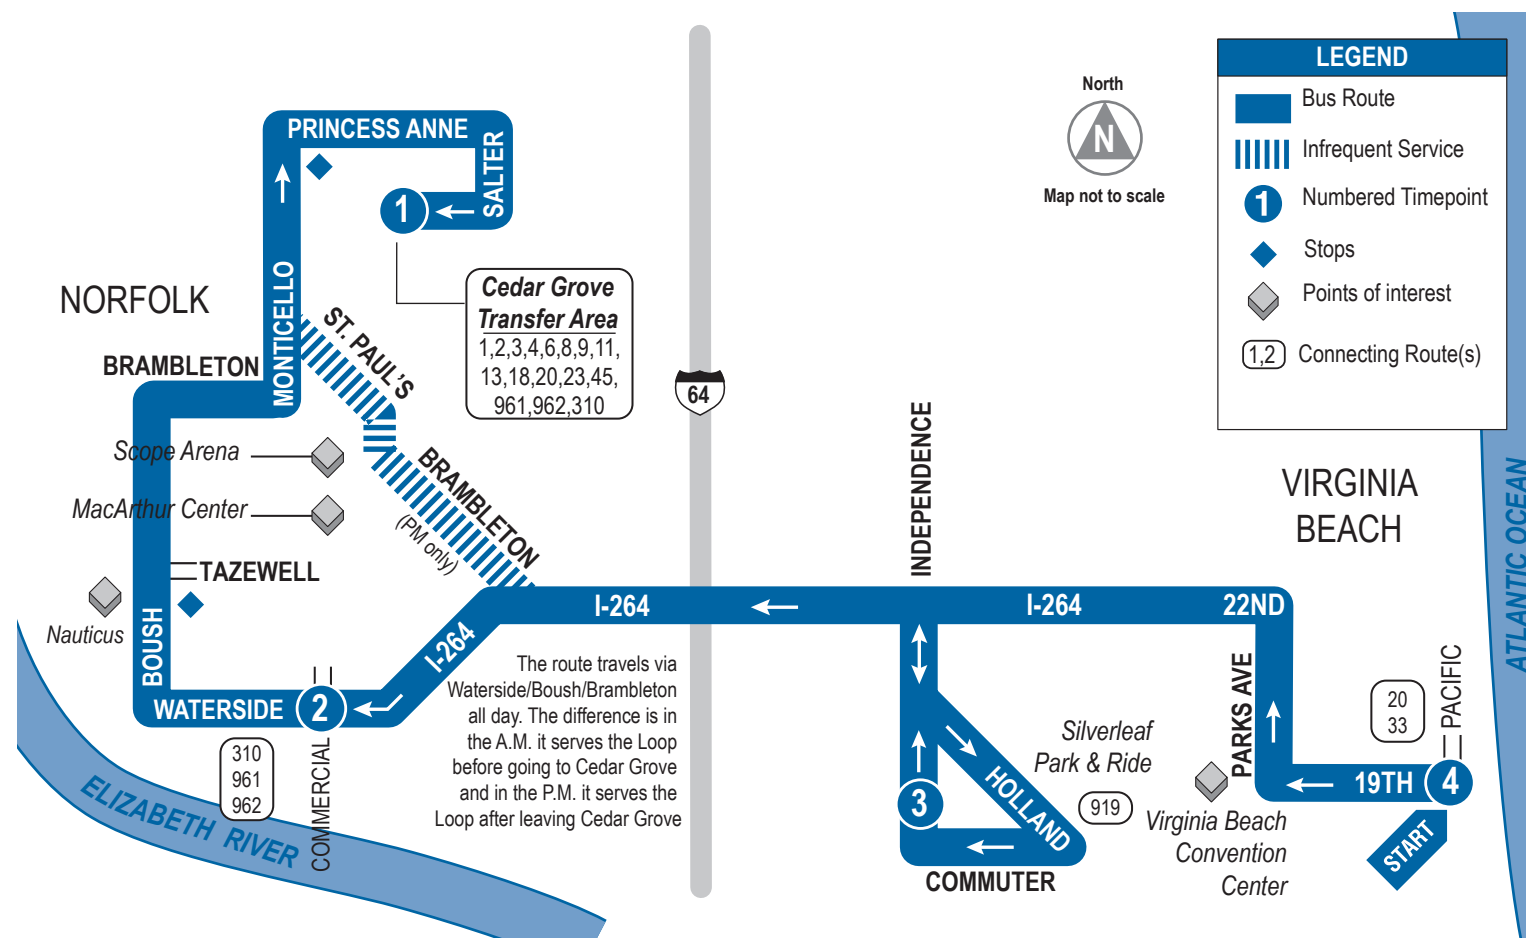

Downtown stops include:
Boush St and Tazewell St
St. Paul's Blvd & Main St After 3 pm only

PM times in bold

- 1** Cedar Grove Transfer Area
- 2** Waterside Dr & Commercial Pl
- 3** Silverleaf Park & Ride
- 4** 19th St & Pacific Ave

- 1** Cedar Grove Transfer Area
- 2** Waterside Dr & Commercial Pl
- 3** Silverleaf Park & Ride
- 4** 19th St & Pacific Ave

Sunday Service

7:50	—	8:10	8:25
8:00	—	8:20	8:35
9:00	—	9:20	9:35
10:00	—	10:20	10:35
11:00	—	11:20	11:35
12:00	—	12:20	12:35
1:00	—	1:20	1:35
2:00	—	2:20	2:35
3:00	3:10	3:38	3:53
4:00	4:10	4:39	4:55
5:00	5:10	5:39	5:55
6:00	6:10	6:39	6:54
7:00	7:09	7:37	7:52
8:00	8:09	8:37	8:52

MAX ROUTE 960 Virginia Beach to Norfolk

FROM VIRGINIA BEACH TO NORFOLK (May-September)

- 4** 19th St & Pacific Ave
- 3** Silverleaf Park & Ride
- 2** Waterside Dr & Commercial Pl
- 1** Cedar Grove Transfer Area

Downtown stops include:
Boush St and Tazewell St
St. Paul's Blvd & Main St After 3 pm only

PM times in bold

- 4** 19th St & Pacific Ave
- 3** Silverleaf Park & Ride
- 2** Waterside Dr & Commercial Pl
- 1** Cedar Grove Transfer Area