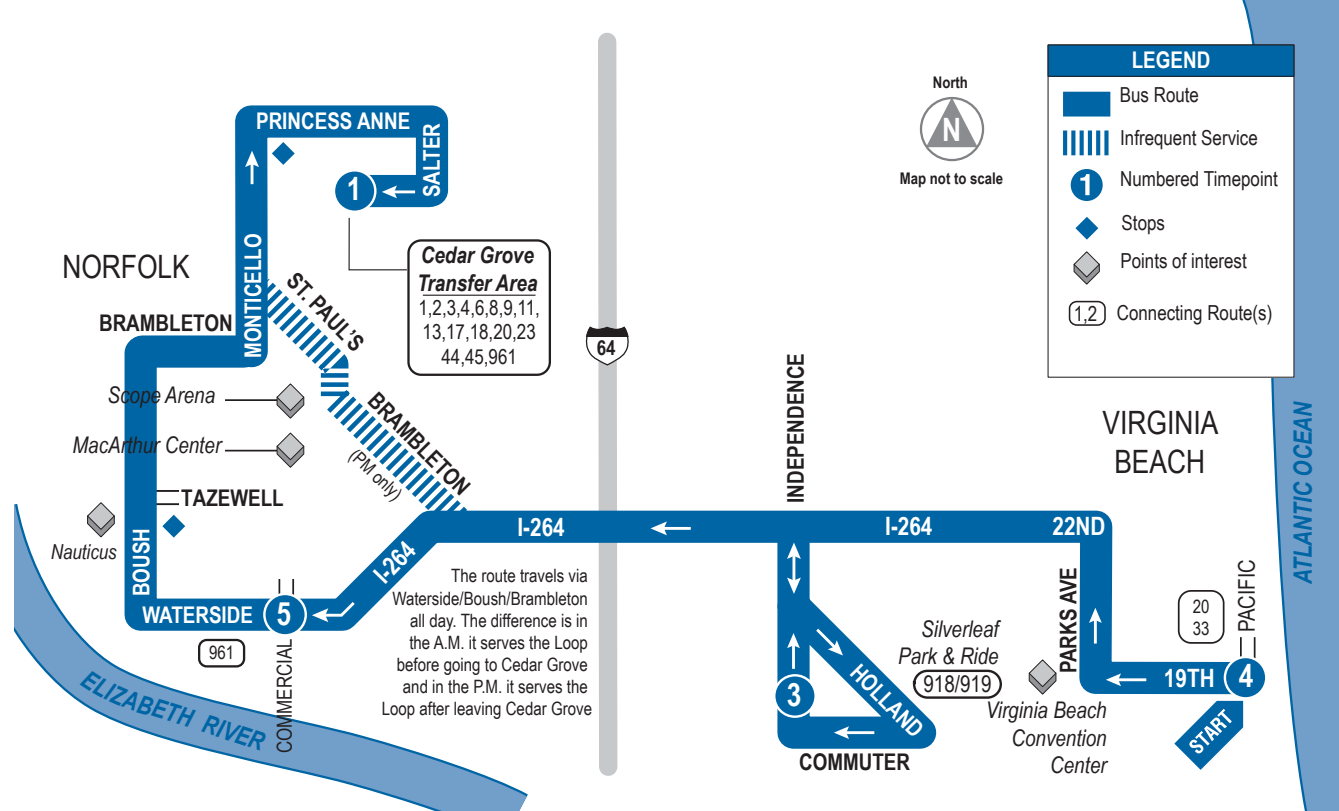

*Lot 39
PM times in bold

Downtown stops after 3 P.M. only include:
 Civic Plaza Station & St. Paul's Blvd & Plume St
 Waterside Dr & Commercial Pl
 Boush St and Tazewell St

MAX ROUTE 960 Virginia Beach to Norfolk

FROM VIRGINIA BEACH TO NORFOLK

- 4
 19th St & Pacific Ave
- 3
 Silverleaf Park & Ride
- 5
 Waterside Dr & Commercial Pl
- 1
 *Cedar Grove Transfer Area

Monday - Friday Service

6:00	6:17	6:37	6:46
7:00	7:17	7:37	7:46
8:00	8:17	8:37	8:46
9:00	9:17	9:36	9:45
10:00	10:17	10:36	10:45
11:00	11:17	11:36	11:45
12:00	12:17	12:36	12:45
1:00	1:17	1:36	1:45
2:00	2:17	2:36	2:45
3:00	3:18	—	3:42
4:00	4:18	—	4:42
5:00	5:18	—	5:42
6:00	6:18	—	6:40
7:00	7:18	—	7:40
8:00	8:18	—	8:40

- 4
 19th St & Pacific Ave
- 3
 Silverleaf Park & Ride
- 5
 Waterside Dr & Commercial Pl
- 1
 *Cedar Grove Transfer Area

Sunday Service

8:00	8:17	8:37	8:45
9:00	9:17	9:36	9:45
10:00	10:17	10:36	10:45
11:00	11:17	11:36	11:45
12:00	12:17	12:36	12:45
1:00	1:17	1:36	1:45
2:00	2:17	2:36	2:45
3:00	3:17	—	3:39
4:00	4:17	—	4:39
5:00	5:17	—	5:39
6:00	6:17	—	6:39
7:00	7:17	—	7:39
8:00	8:17	—	8:39

*Lot 39
PM times in bold

Downtown stops before 3 P.M. include:
 Waterside Dr & Commercial Pl
 Boush St and Tazewell St