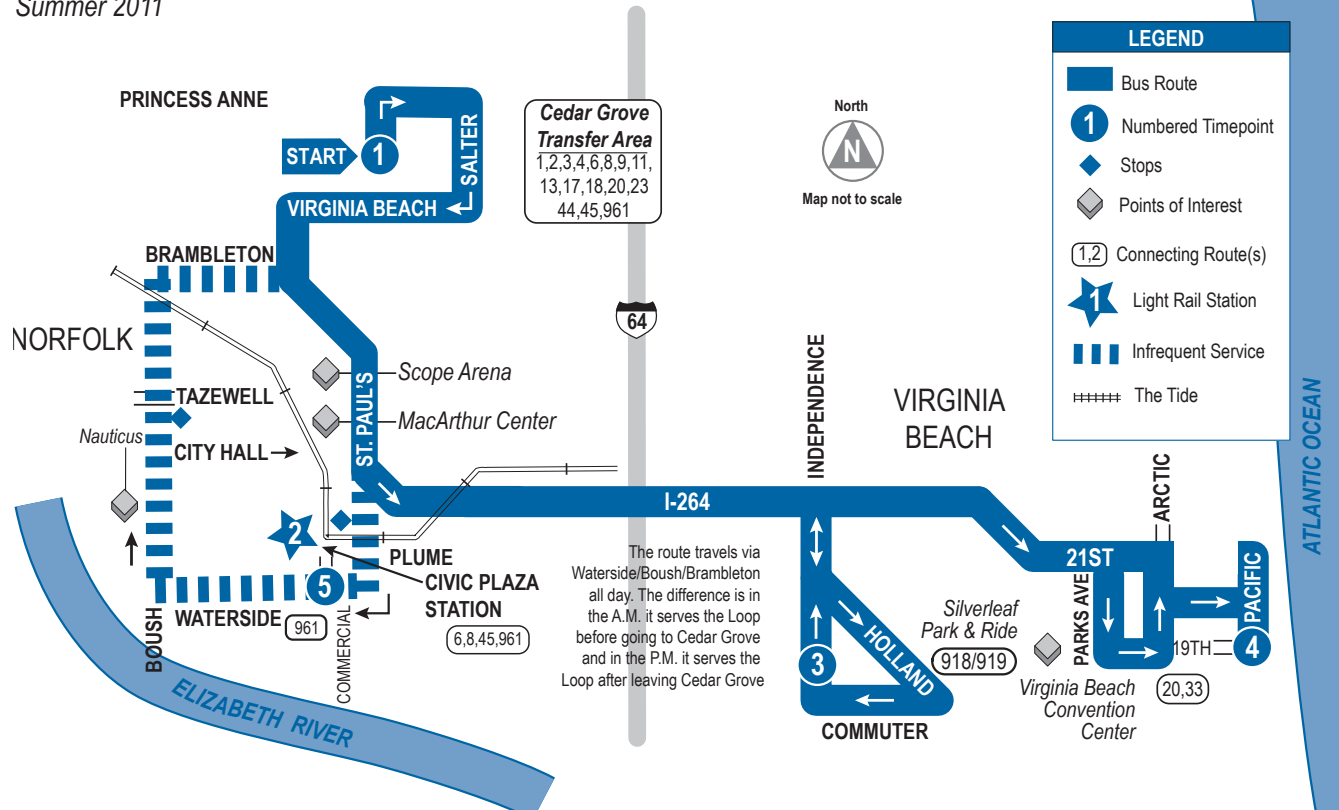

MAX ROUTE 960 Norfolk to Virginia Beach

Summer 2011

FROM NORFOLK TO VIRGINIA BEACH

- 1
 * Cedar Grove Transfer Area
- ★
 Civic Plaza Station
- 3
 Silverleaf Park & Ride
- 4
 19th St & Pacific Ave

Monday - Friday Service

*Lot 39
PM times in bold

Downtown stops after 3 P.M. only include:
 Civic Plaza Station & St. Paul's Blvd & Plume St
 Waterside Dr & Commercial Pl
 Boush St and Tazewell St

MAX ROUTE 960 Virginia Beach to Norfolk

FROM VIRGINIA BEACH TO NORFOLK

- 4
 19th St & Pacific Ave
- 3
 Silverleaf Park & Ride
- 5
 Waterside Dr & Commercial Pl
- 1
 *Cedar Grove Transfer Area

Monday - Friday Service

6:00	6:17	6:37	6:46
7:00	7:17	7:37	7:46
8:00	8:17	8:37	8:46
9:00	9:17	9:36	9:45
10:00	10:17	10:36	10:45
11:00	11:17	11:36	11:45
12:00	12:17	12:36	12:45
1:00	1:17	1:36	1:45
2:00	2:17	2:36	2:45
3:00	3:18	—	3:42
4:00	4:18	—	4:42
5:00	5:18	—	5:42
6:00	6:18	—	6:40
7:00	7:18	—	7:40
8:00	8:18	—	8:40

- 4
 19th St & Pacific Ave
- 3
 Silverleaf Park & Ride
- 5
 Waterside Dr & Commercial Pl
- 1
 *Cedar Grove Transfer Area

Sunday Service

8:00	8:17	8:37	8:45
9:00	9:17	9:36	9:45
10:00	10:17	10:36	10:45
11:00	11:17	11:36	11:45
12:00	12:17	12:36	12:45
1:00	1:17	1:36	1:45
2:00	2:17	2:36	2:45
3:00	3:17	—	3:39
4:00	4:17	—	4:39
5:00	5:17	—	5:39
6:00	6:17	—	6:39
7:00	7:17	—	7:39
8:00	8:17	—	8:39